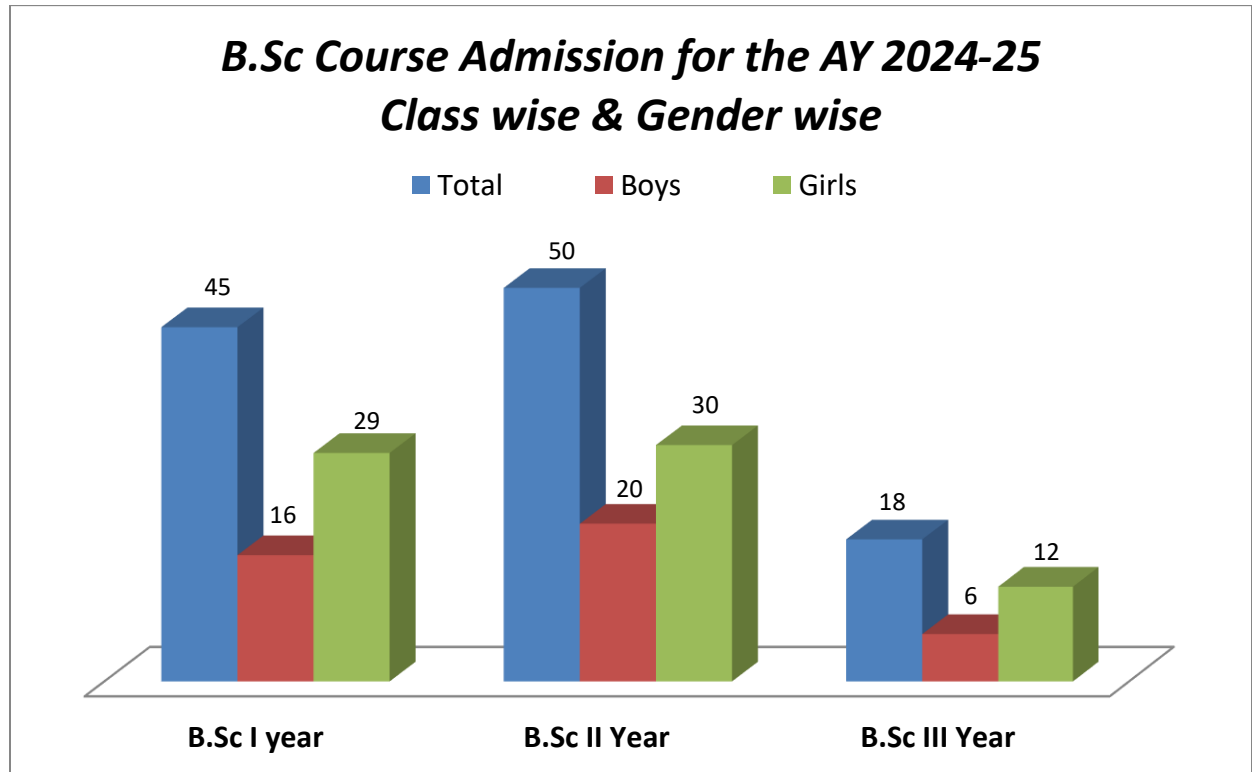

ಹೈದರಾಬಾದ ಕರ್ನಾಟಕ ಶಿಕ್ಷಣ ಸಂಸ್ಥೆಯ
**ಎಸ್. ಎಸ್. ಮರಗೋಳ ಕಲಾ, ವಿಜ್ಞಾನ
ಮತ್ತು ವಾಣಿಜ್ಯ ಮಹಾವಿದ್ಯಾಲಯ**
ಶಹಾಬಾದ - 585 228 - ಜಿ. ಕಲಬುರಗಿ
(ಗುಲಬರ್ಗಾ ವಿಶ್ವವಿದ್ಯಾಲಯದ ಸಂಲಗ್ನತೆ ಪಡೆದ)
ನ್ಯಾಕ ಜಿ ಗ್ರೇಡ್ ಮಾನ್ಯತೆ

Hyderabad Karnataka Education Society's
**S. S. Margol College of Arts,
Science & Commerce**
SHAHABAD - 585 228 - Dist. Kalaburagi
(Affiliated to Gulbarga University, Kalaburagi)
NAAC ACCREDITED – B COLLEGE

Admission: B.Sc Course- Class wise & Gender wise Report
for the AY 2024-25

	B.Sc I year	B.Sc II year	B.Sc III year	Total
Boys	16	20	06	42
Girls	29	30	12	71
Total	45	50	18	113