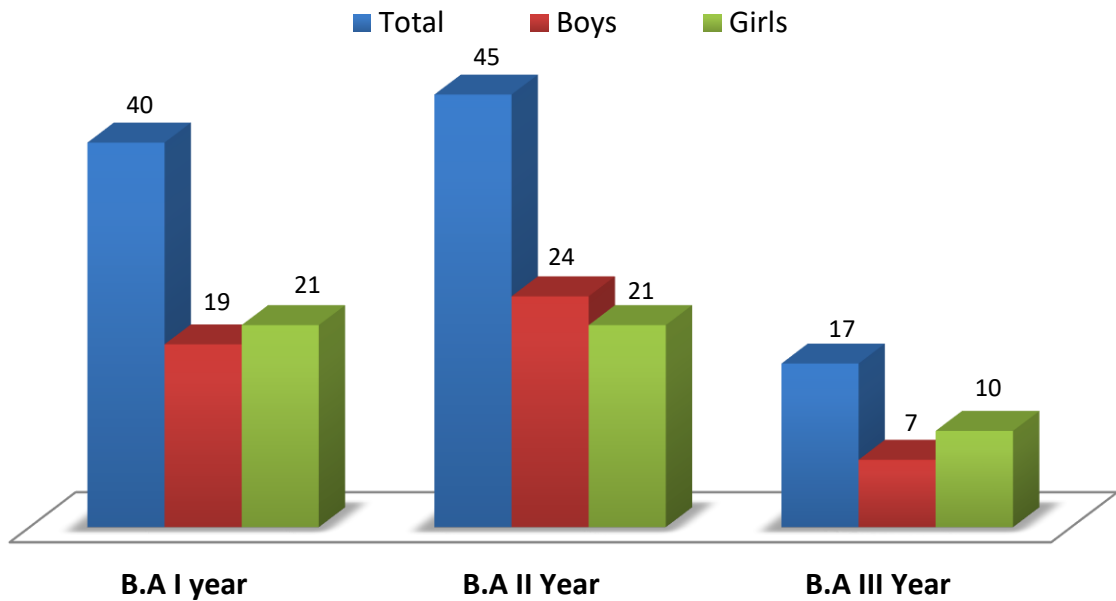

Admission: Course wise and Class wise for the AY 2024-25

	B.A	B.Sc	B.Com	Total
I year	40	45	62	147
II year	45	50	83	178
III year	17	18	60	95
Total	102	113	205	420

Admission Coursewise and Classwise for the AY 2024-25

Admission: B.A Course- Class wise & Gender wise Report
for the AY 2024-25

	B.A I year	B.A II year	B.A III year	Total
Boys	19	24	07	50
Girls	21	21	10	52
Total	40	45	17	102

B.A Course Admission for the AY 2024-25
Class wise & Gender wise