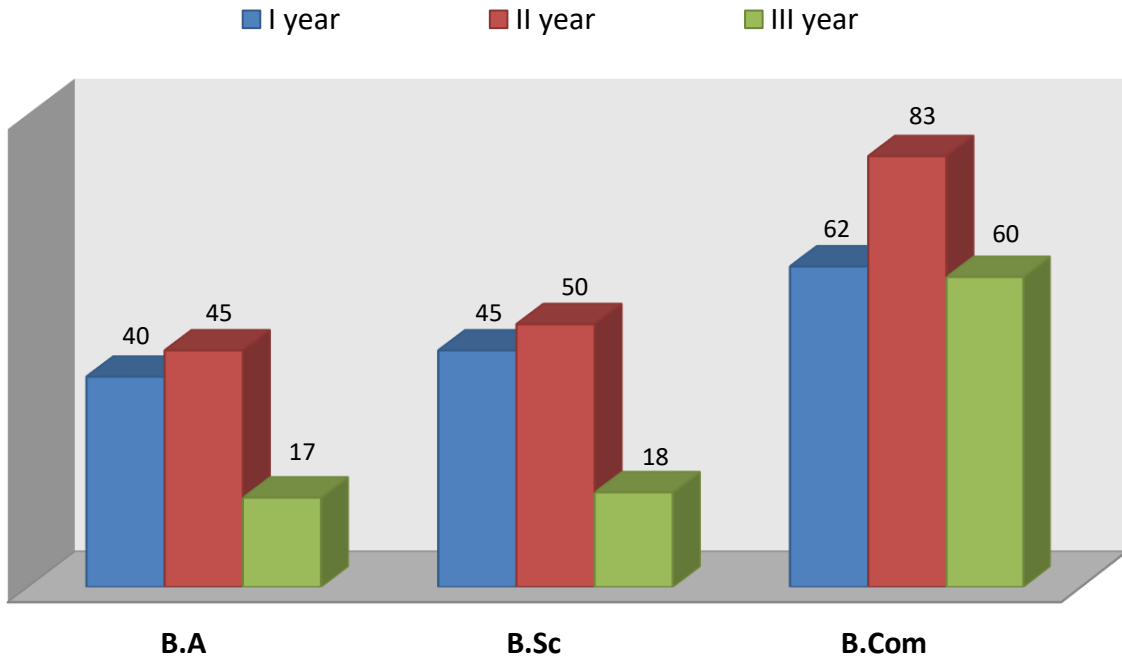

Admission: Course wise and Class wise for the AY 2024-25

	B.A	B.Sc	B.Com	Total
I year	40	45	62	147
II year	45	50	83	178
III year	17	18	60	95
Total	102	113	205	420

Admission Coursewise and Classwise for the AY 2024-25